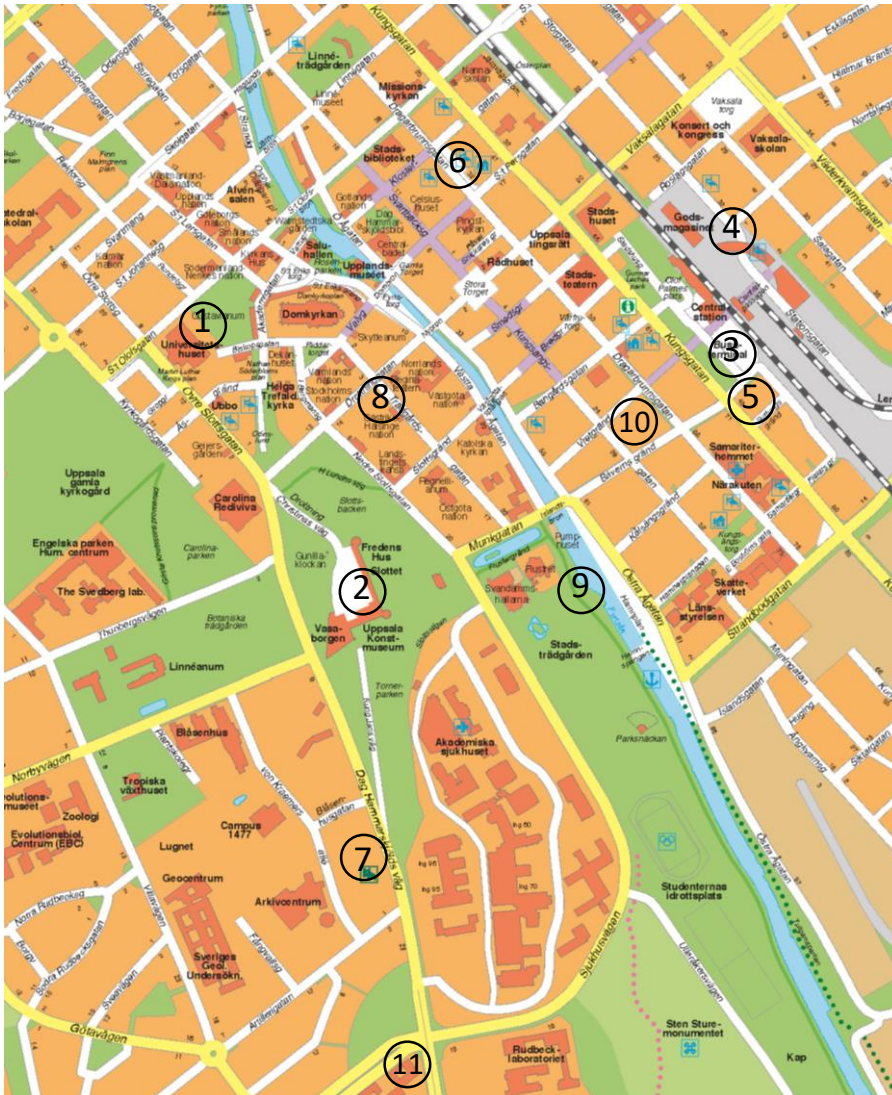

Map of Uppsala – congress locations in the city; hotels and bus stops

- ① Uppsala University Main building: Registration- Opening
- ② Uppsala Castle; Banquet
- ③ Bus 4 at Stop B4 on Bus station
- ④ Radisson Blue Hotel
- ⑤ Elite Hotel Academia
- ⑥ Scandic Upplandia Hotel & Clarion Hotel Gillet
- ⑦ Hotel von Kraemer
- ⑧ City Stay Youth Hostel/Hotel
- ⑨ Bicycle path to SLU Agricultural University
- ⑩ Bus 4; Bus stop Bäverns Gränd
- ⑪ Bus 4 Bus 100 Bus 101 to SLU; Bus stop Akademiska Södra